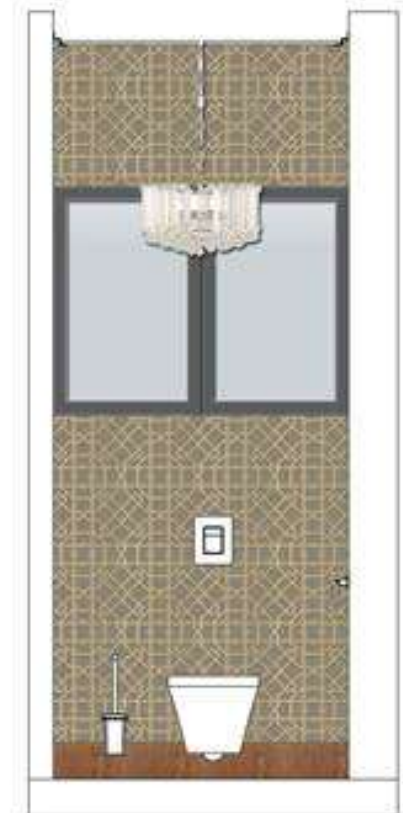

LF13 diamond hanging pendant

room scheme

FU21 Benet pedestal walnut

FU22 epping ottoman

D14 heirloom herb rug

FF3 walnut engineered flooring

D14 rug

F20 headboard

back wall
of separate WC

Thibaut wallpaper-
Turner T11035

Douglas Jones Twinkle mosaic-
King Midas 2802 vanity splash back

@Home- Ornate mirror for separate loo @Home- Pendant for separate loo

Grigio 600mm x 600mm tile for floor
(including shower)