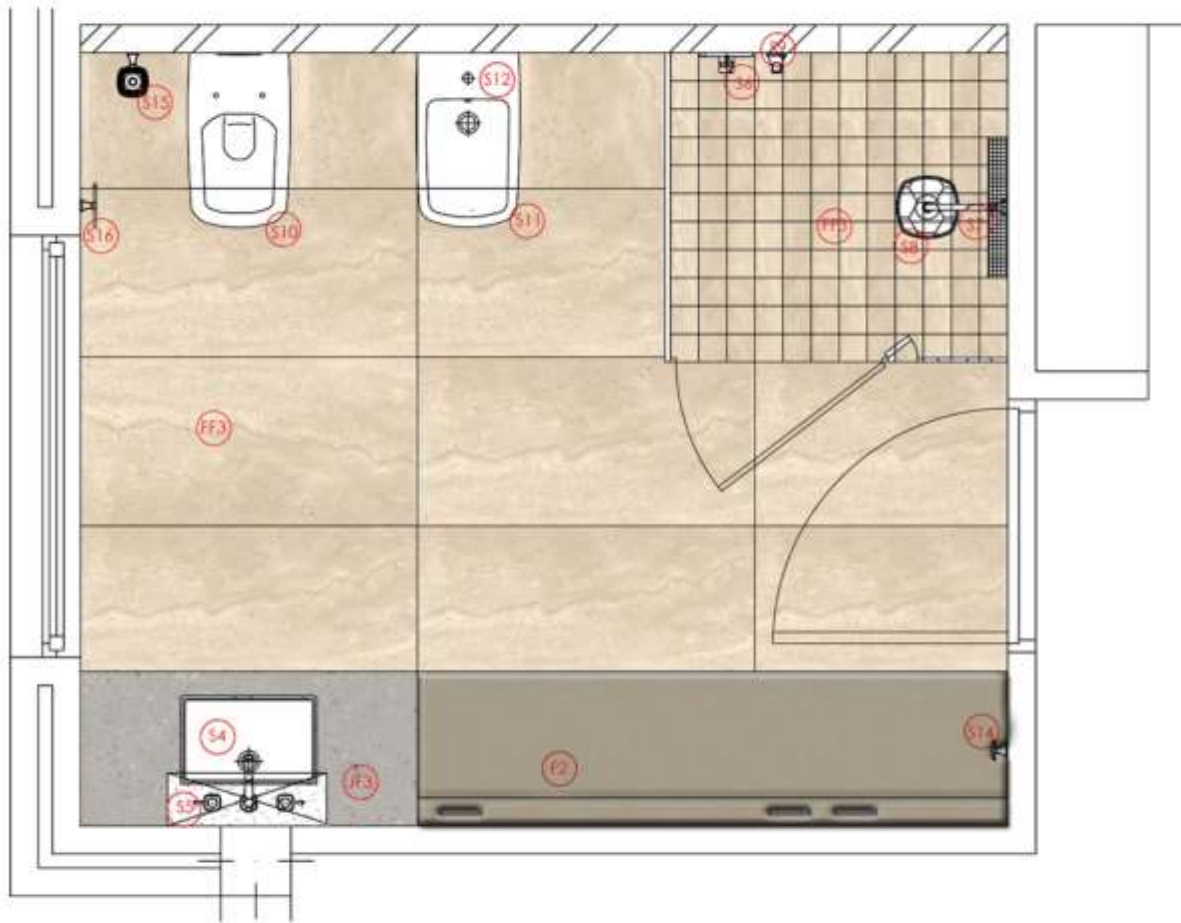

WF11
wallpaper - thibault T11023
vanity wall

LF2
klight antique brass
and glass pendant