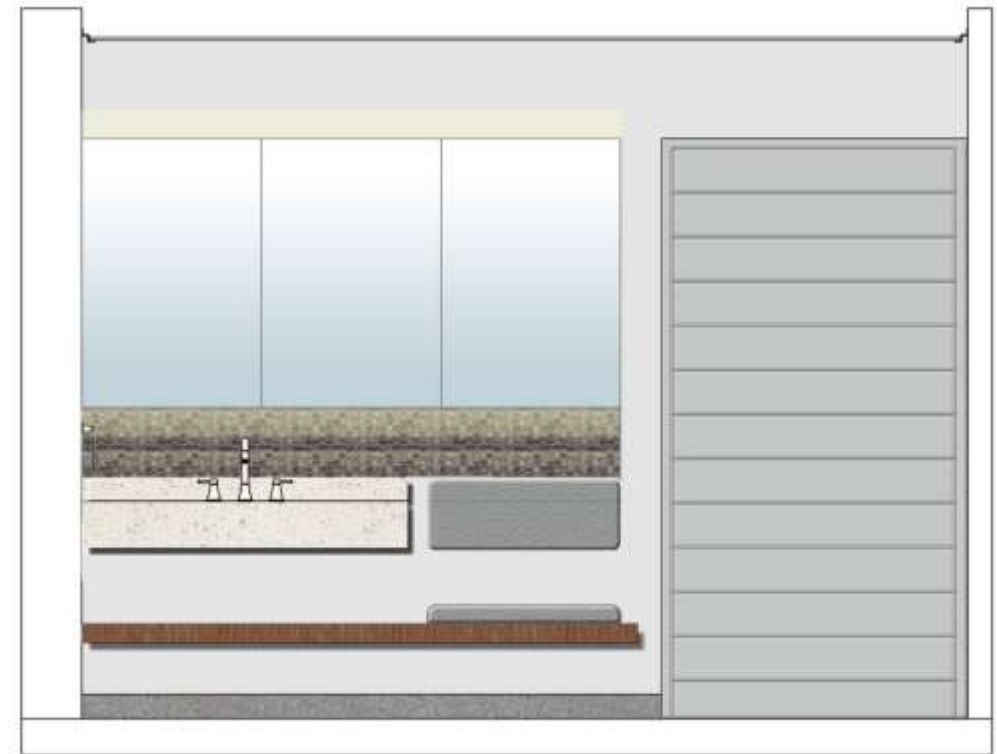

F1 banquette fabric tannery steel

JF2 island countertop rain marble

JF1 banquette seating walnut veneer

FU weylandts dining chair

FF floor finish gotha platinum lux

FU sutherlands dining table

GAZEBO ELEVATION