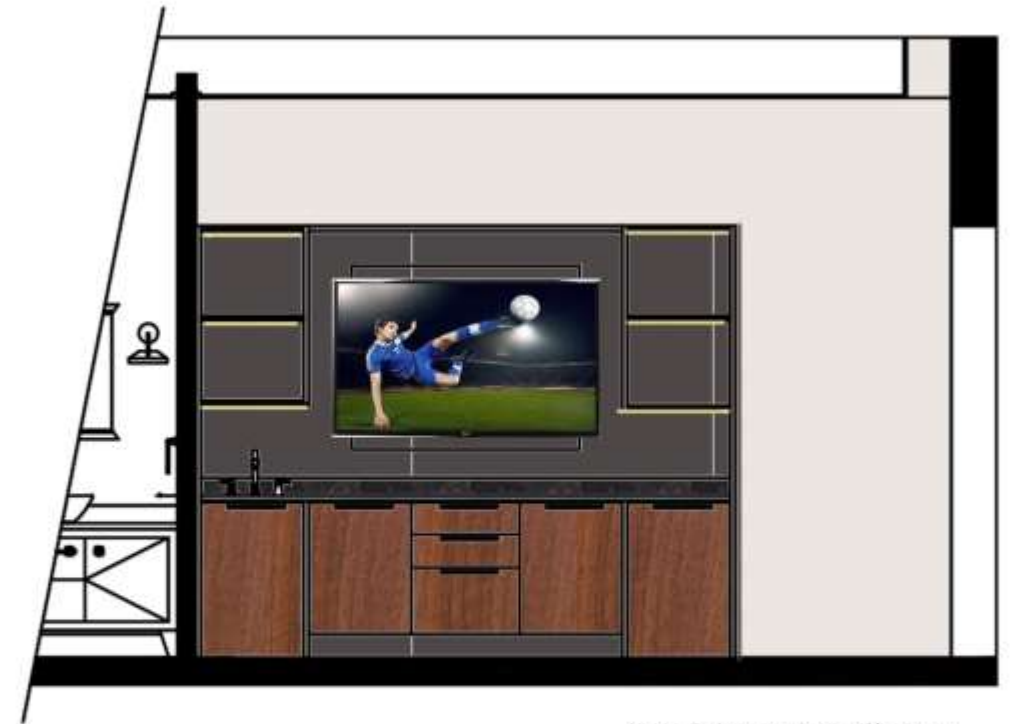

prep bowl -as oer spec

F27 main curtain

FU29 origin barstool

floor plan

FU30 sideboard

LF15 maltisse chandelier

back bar elevation A

bar counter elevation B